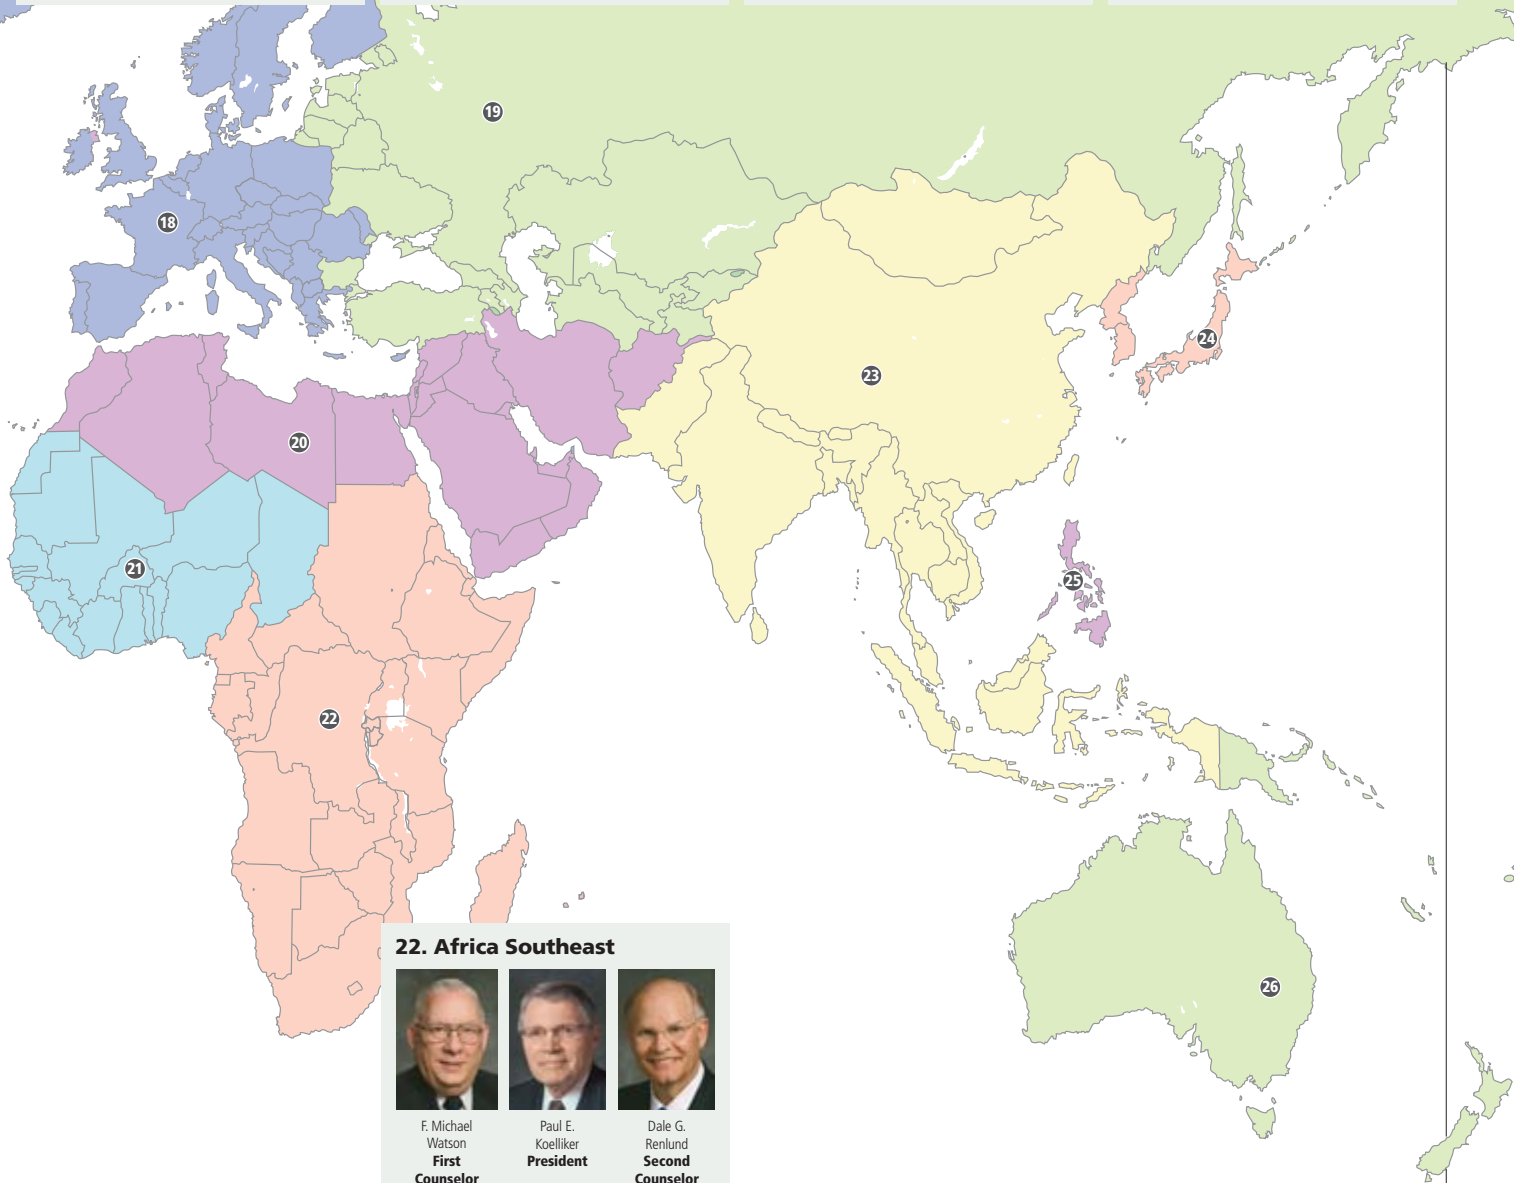

18. Europe

19. Europe East

20. Middle East/Africa North

21. Africa West

22. Africa Southeast

F. Michael Watson
First Counselor
Paul E. Koelliker
President
Dale G. Renlund
Second Counselor

23. Asia

24. Asia North

25. Philippines

26. Pacific