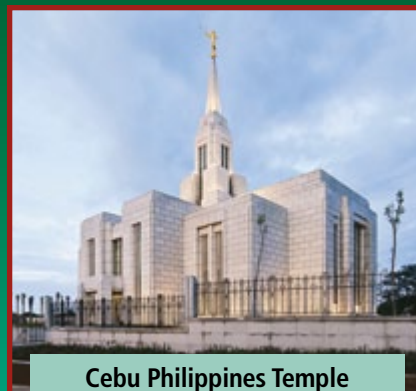

**Twin Falls Idaho Temple**  
Dedicated on August 24, 2008,  
by President Thomas S. Monson

**Draper Utah Temple**  
Dedicated on March 20, 2009,  
by President Thomas S. Monson

**Oquirrh Mountain Utah Temple**  
Dedicated on August 21, 2009,  
by President Thomas S. Monson

**Vancouver British Columbia Temple**  
Dedicated on May 2, 2010,  
by President Thomas S. Monson

**The Gila Valley Arizona Temple**  
Dedicated on May 23, 2010,  
by President Thomas S. Monson

**Cebu Philippines Temple**  
Dedicated on June 13, 2010,  
by President Thomas S. Monson