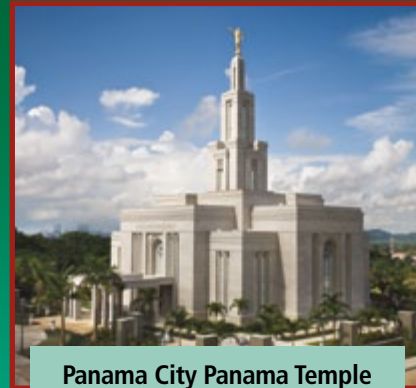

**Rexburg Idaho Temple**  
Dedicated on February 10, 2008,  
by President Thomas S. Monson

**Curitiba Brazil Temple**  
Dedicated on June 1, 2008,  
by President Thomas S. Monson

**Panama City Panama Temple**  
Dedicated on August 10, 2008,  
by President Thomas S. Monson