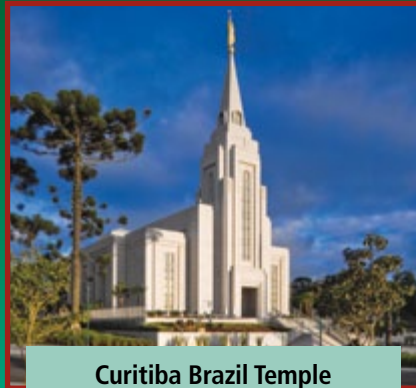

**Rexburg Idaho Temple**  
Dedicated on February 10, 2008,  
by President Thomas S. Monson

**Curitiba Brazil Temple**  
Dedicated on June 1, 2008,  
by President Thomas S. Monson

**Panama City Panama Temple**  
Dedicated on August 10, 2008,  
by President Thomas S. Monson