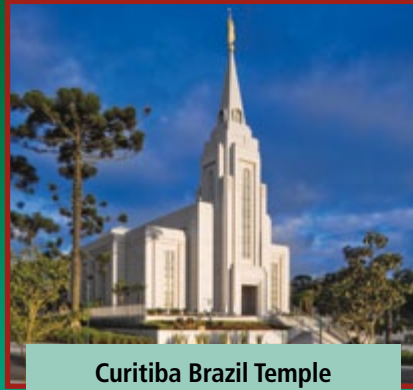

Temple Cards

To make your own Temple Cards, remove this page from the magazine, glue it to heavy paper, and cut out the cards. You can add these cards to the cards that appeared in each issue of 2003 and in the April 2005 and September 2007 issues. To print out more copies of the cards, go to liahona.lds.org.

Rexburg Idaho Temple

Dedicated on February 10, 2008,
by President Thomas S. Monson

Curitiba Brazil Temple

Dedicated on June 1, 2008,
by President Thomas S. Monson

Panama City Panama Temple

Dedicated on August 10, 2008,
by President Thomas S. Monson