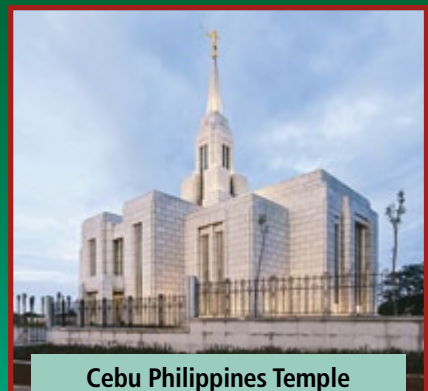

Twin Falls Idaho Temple

Dedicated on August 24, 2008,
by President Thomas S. Monson

Draper Utah Temple

Dedicated on March 20, 2009,
by President Thomas S. Monson

Oquirrh Mountain Utah Temple

Dedicated on August 21, 2009,
by President Thomas S. Monson

Vancouver British Columbia Temple

Dedicated on May 2, 2010,
by President Thomas S. Monson

The Gila Valley Arizona Temple

Dedicated on May 23, 2010,
by President Thomas S. Monson

Cebu Philippines Temple

Dedicated on June 13, 2010,
by President Thomas S. Monson