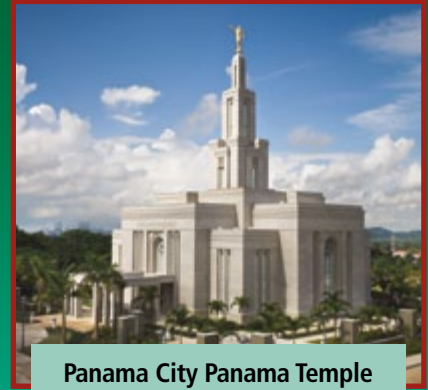

Temple Cards

To make your own Temple Cards, remove this page from the magazine, glue it to heavy paper, and cut out the cards. You can add these cards to the cards that appeared in each issue of 2003 and in the April 2005 and September 2007 issues. To print out more copies of the cards, go to liahona.lds.org.

Rexburg Idaho Temple

Dedicated on February 10, 2008,
by President Thomas S. Monson

Curitiba Brazil Temple

Dedicated on June 1, 2008,
by President Thomas S. Monson

Panama City Panama Temple

Dedicated on August 10, 2008,
by President Thomas S. Monson