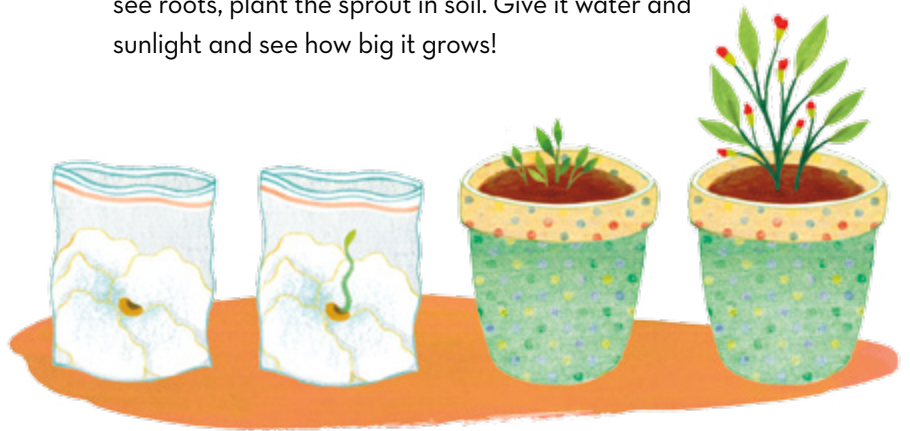

# Seeds of Faith

The prophet Alma compared growing a testimony to planting a seed (see Alma 32). When you pray, read the scriptures, and help others, your faith will grow! Try this experiment to watch a seed sprout.

## What You Will Need:

dry bean  
(any kind)

paper towels  
or tissues

clear, sealable  
plastic bag

- 1 Place wet paper towels or tissues inside a plastic bag. Place the bean on top and seal the bag.
- 2 Leave the bag in a sunny place. After about a week, the bean should begin to sprout!
- 3 Let the plant keep growing for a while. When you see roots, plant the sprout in soil. Give it water and sunlight and see how big it grows!

## Plant Match

Everyone's testimony grows differently. Can you match each plant with its shadow?