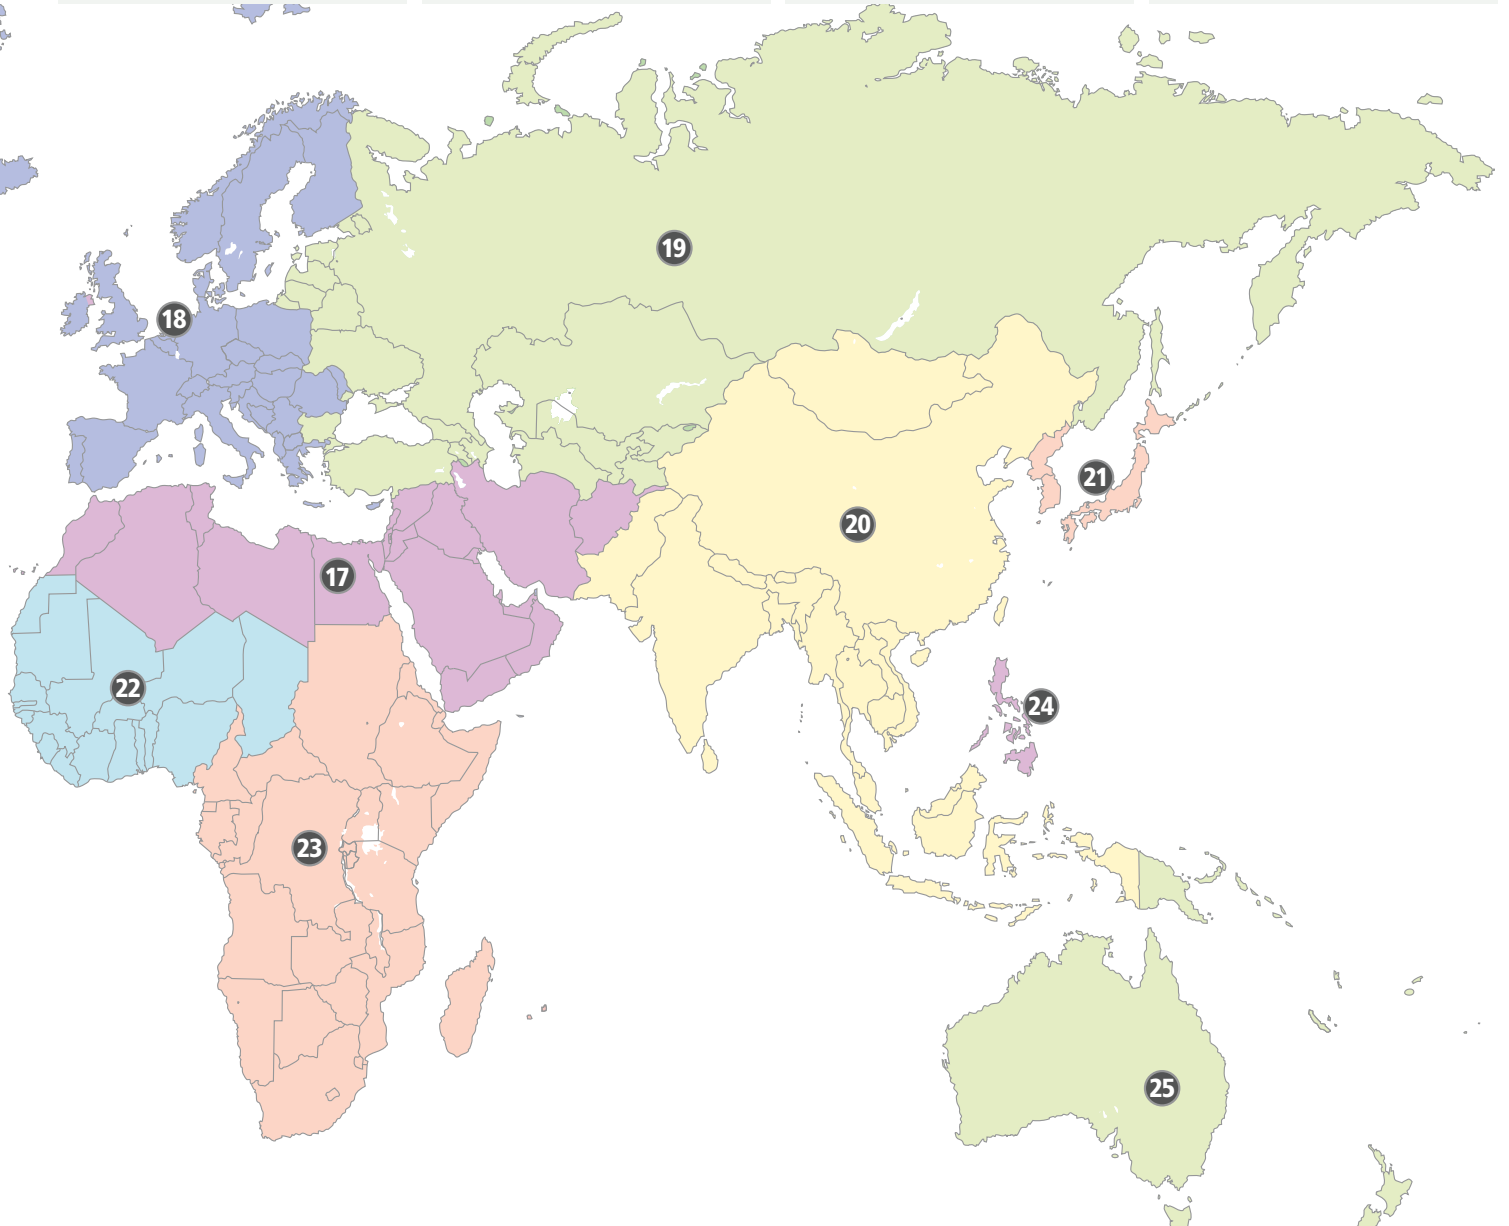

Donald L. Hallstrom  
**5. North America Northeast**

Tad R. Callister  
**6. North America Southwest**

Richard J. Maynes  
**7. North America Northwest**  
**8. North America West**

Craig C. Christensen  
**9. Idaho**  
**10. North America Central**

### 17. Middle East/Africa North

Bruce D. Porter  
**Administered from Church Headquarters**

Bruce A. Carlson

### 20. Asia

Gerit W. Gong  
**First Counselor**

Kent D. Watson  
**President**

Larry Y. Wilson  
**Second Counselor**

### 21. Asia North

Kazuhiko Yamashita  
**First Counselor**

Michael T. Ringwood  
**President**

Koichi Aoyagi  
**Second Counselor**